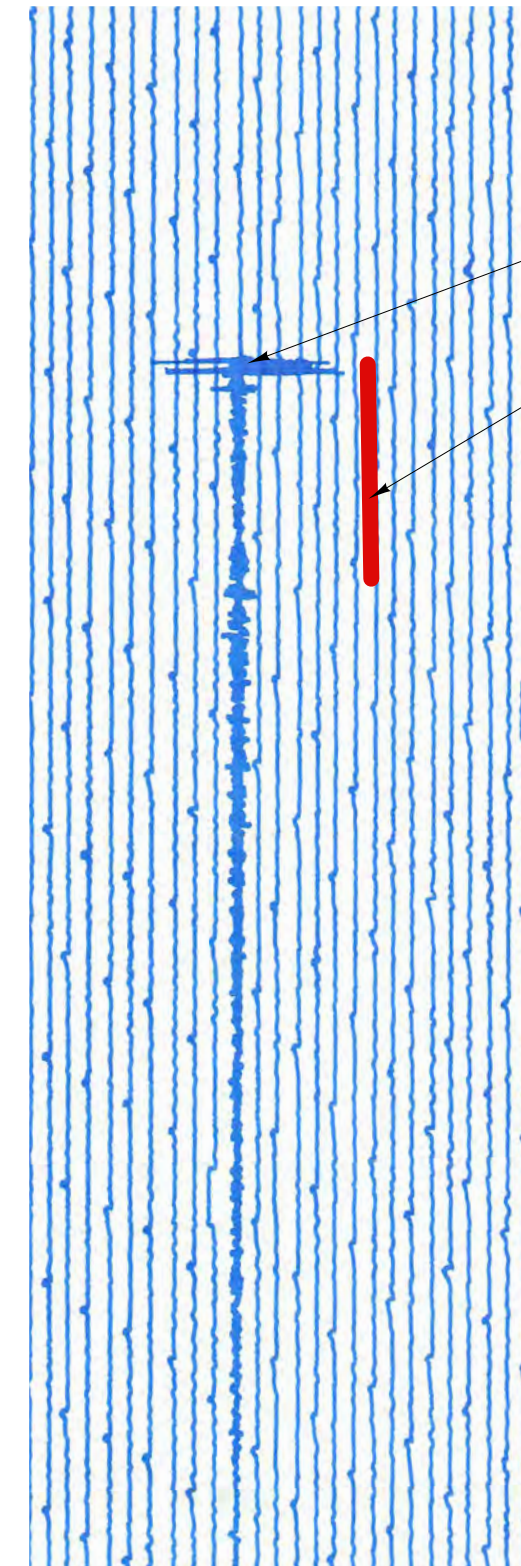

RECORDED AT COMRIE EARTHQUAKE HOUSE

Epicentre
Location: 36.446 71.042

Summary

DATE
10/04/2016
ORIGIN TIME
10:28:58.3 UTC
LOCATION
36.446 71.042
DEPTH
210 km
MAGNITUDE
6.6
LOCALITY
HINDU KUSH, AFGHANISTAN

Latest "unconfirmed" reports indicate that 6 people have been killed, at least 25 have been injured and many buildings and homes have been damaged throughout the region.

Updated 11 April 2016 09:00 UTC

Earthquake House Trace

Start of Event

1 minute interval

Comrie Earthquake House

HINDU KUSH, AFGHANISTAN 10th April 2016