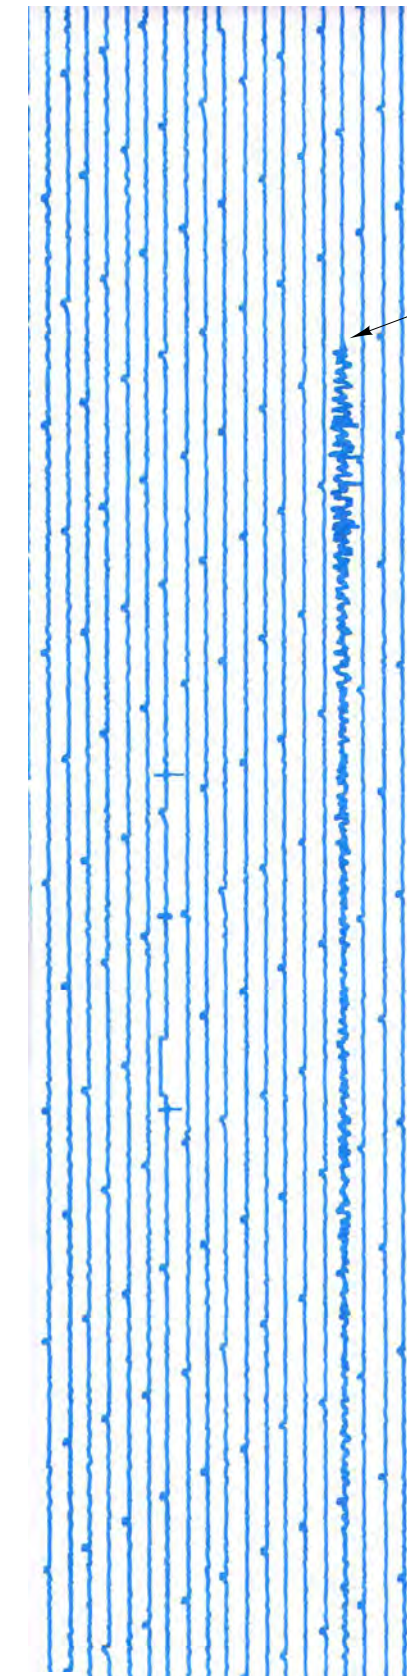

Start of Event

1 minute interval