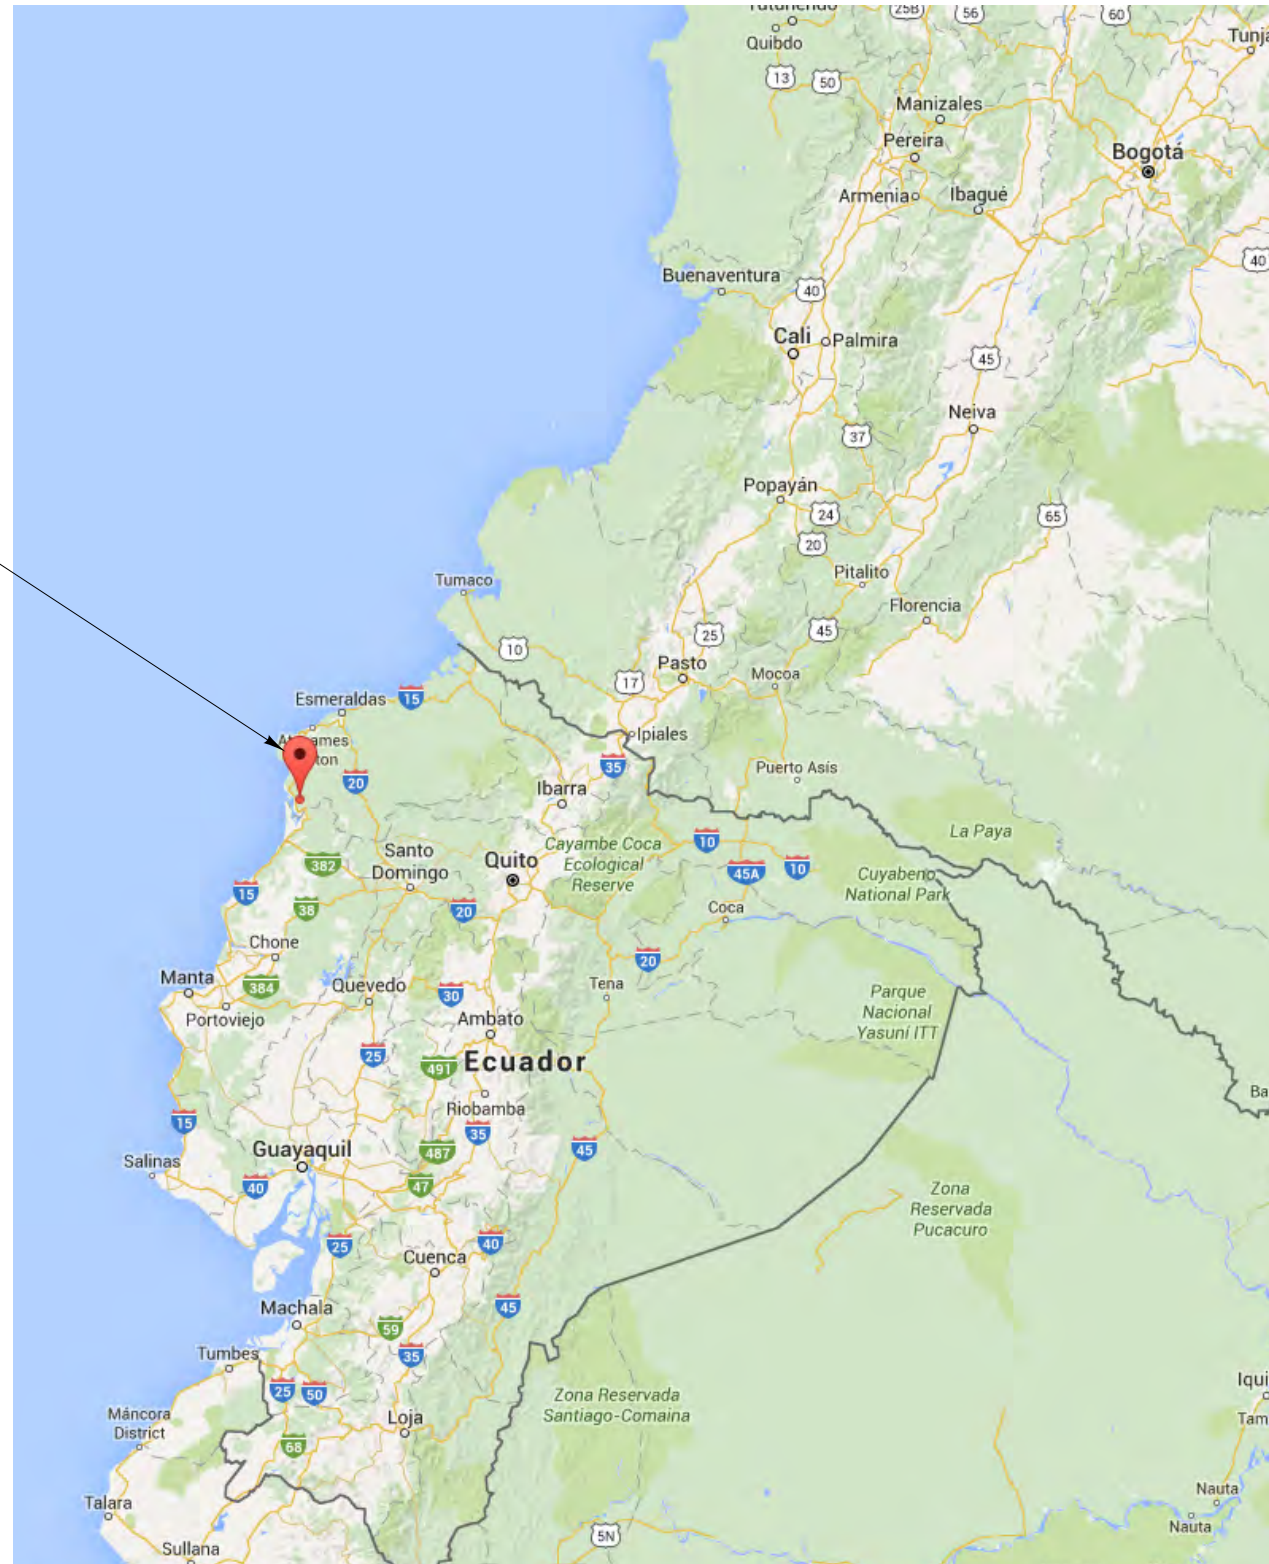

RECORDED AT COMRIE EARTHQUAKE HOUSE

Earthquake House Trace

Epicentre

Location: 0.372-79.940

Summary

DATE
16/04/2016
ORIGIN TIME
23:58:37.0 UTC
LOCATION
0.372 -79.940
DEPTH
19 km
MAGNITUDE
7.8
LOCALITY
ECUADOR

Latest reports indicate that at least 80 people have been killed, over 500 others have been injured and widespread damage has occurred in the small coastal towns in the region. A state of emergency has been declared.

Start of Event

1 minute interval

Comrie Earthquake House

Ecuador
16th April 2016