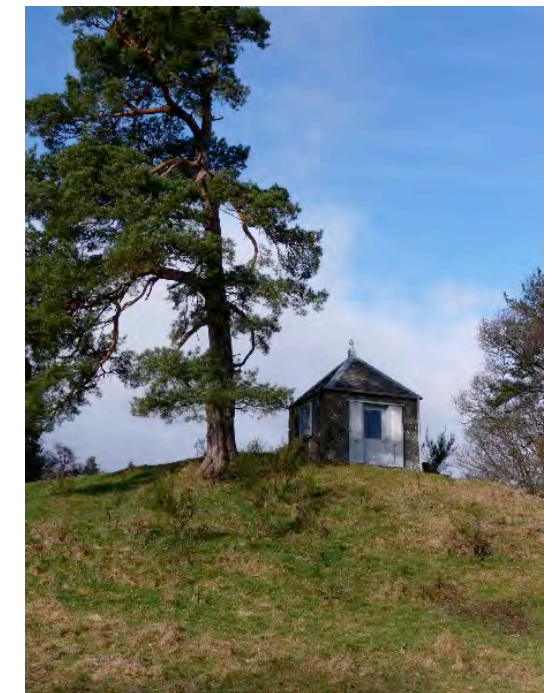

Comrie Earthquake House

Ecuador
16th April 2016