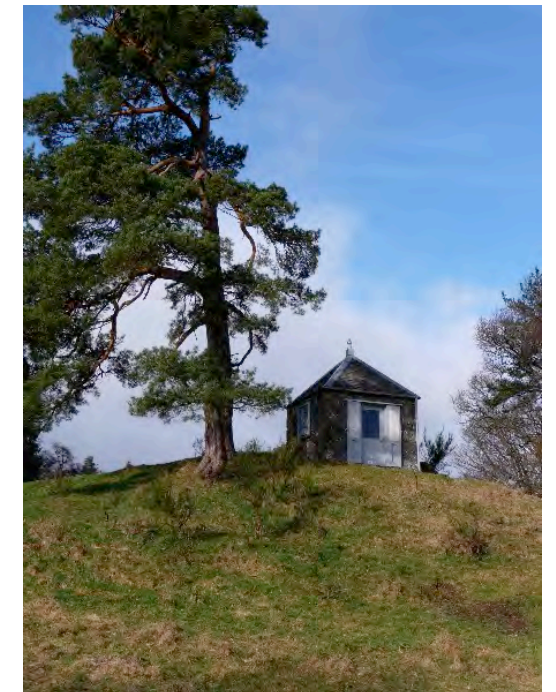

Comrie Earthquake House

Myanmar
13th April 2016